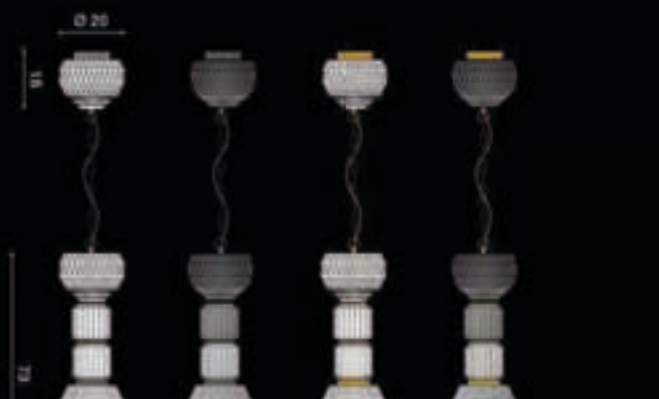

**Diffuser**  
transparent,  
white glass & gold leaf/  
vetro trasparente,  
bianco e foglia d'oro

**Structure**  
brushed gold/  
oro spazzolato

**OH MY GLASS**

The OMG collection, acronym of Oh My Glass!, is a tribute to the beauty of moulded glass. A variety of shapes, sizes and finishes for a "symphony" of suspensions and ceiling fixtures. The colour variations in the glass, the finishes in the frame and in the forms make various combinations possible. The glass is available transparent or white. Structure: brushed platinum or gold. Ceiling canopy: brushed platinum or gold

Lamp / 1 X E27 + 1 X E14 SUITABLE FOR LED LAMPS

16

Lamp / 1 X E27 + 1 X E14 SUITABLE FOR LED LAMPS

21

Lamp / 1 X E27 + 2 X E14 SUITABLE FOR LED LAMPS

19

Lamp / 1 X E27 + 1 X E14 SUITABLE FOR LED LAMPS

24

Lamp / 1 X E27 + 2 X E14 SUITABLE FOR LED LAMPS

20

Lamp / 1 X E27 + 1 X E14 SUITABLE FOR LED LAMPS

25

Lamp / 1 X E27 + 2 X E14 SUITABLE FOR LED LAMPS

Multiple elements with relative canopies and accessories available on the catalyst.

Composizioni multiple con relativi rosoni e accessori consultabili sul catalyst.